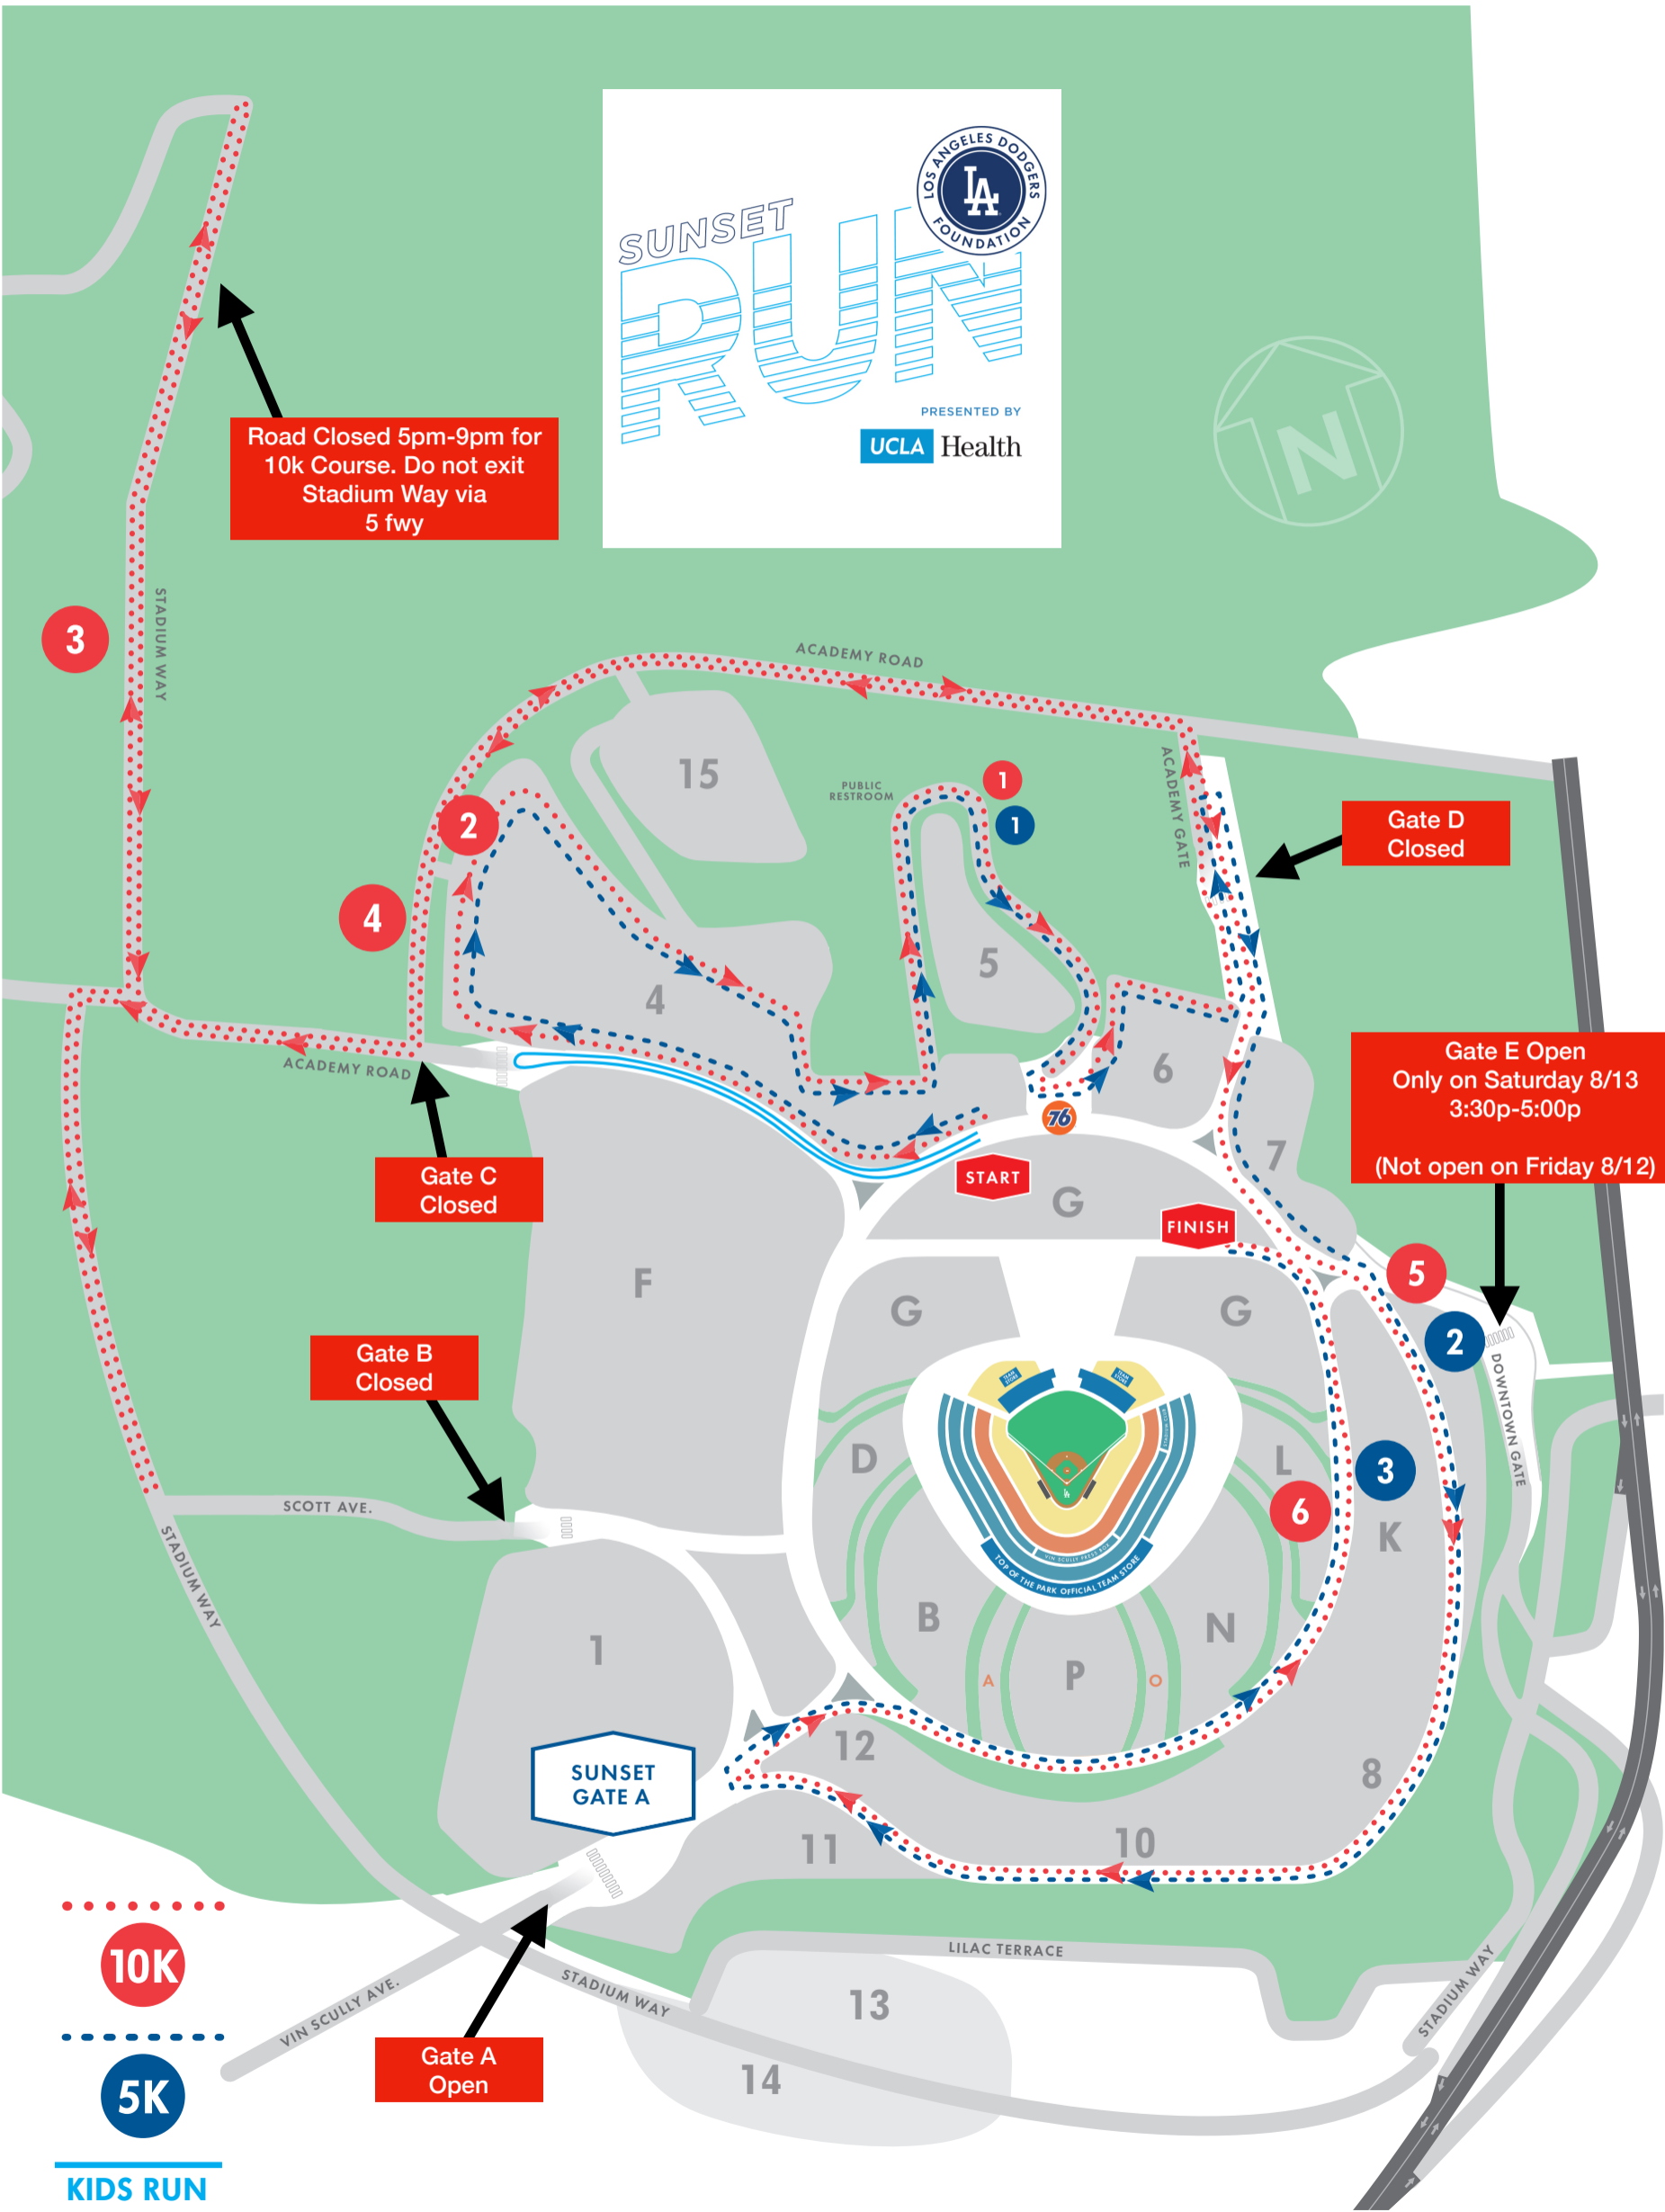

Road Closed 5pm-9pm for 10k Course. Do not exit Stadium Way via 5 fwy

Gate D Closed

Gate E Open
Only on Saturday 8/13
3:30p-5:00p
(Not open on Friday 8/12)

Gate C Closed

Gate B Closed

Gate A Open

10K

5K

KIDS RUN