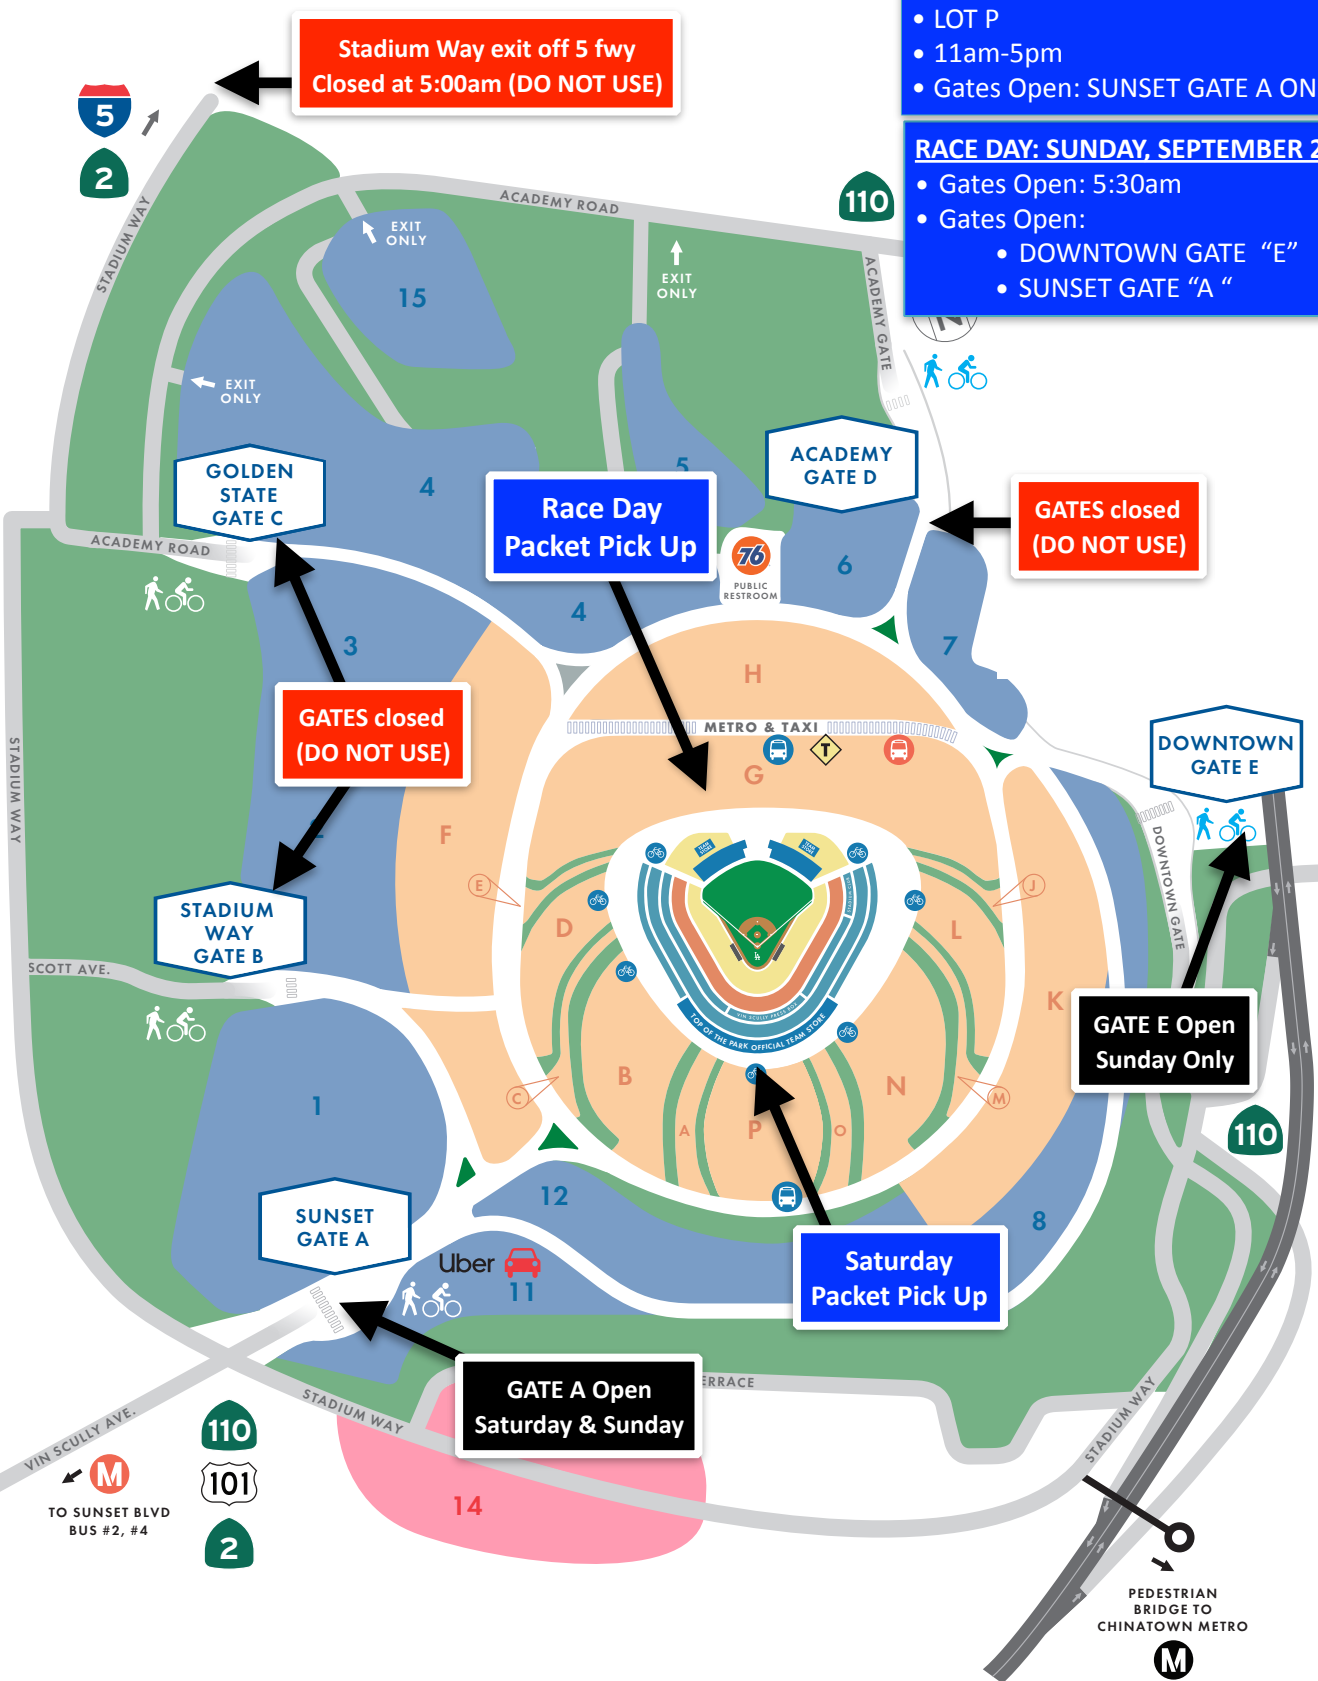

TRANSPORTATION ROUTES AND PARKING

SATURDAY, SEPTEMBER 28

(PACKET PICK UP)

- LOT P
- 11am-5pm
- Gates Open: SUNSET GATE A ONLY

RACE DAY: SUNDAY, SEPTEMBER 29

- Gates Open: 5:30am
- Gates Open:
 - DOWNTOWN GATE "E"
 - SUNSET GATE "A"

Stadium Way exit off 5 fwy
Closed at 5:00am (DO NOT USE)

GATES closed
(DO NOT USE)

GATES closed
(DO NOT USE)

Race Day
Packet Pick Up

GATE E Open
Sunday Only

GATE A Open
Saturday & Sunday

Saturday
Packet Pick Up

TO SUNSET BLVD
BUS #2, #4

PEDESTRIAN
BRIDGE TO
CHINATOWN METRO